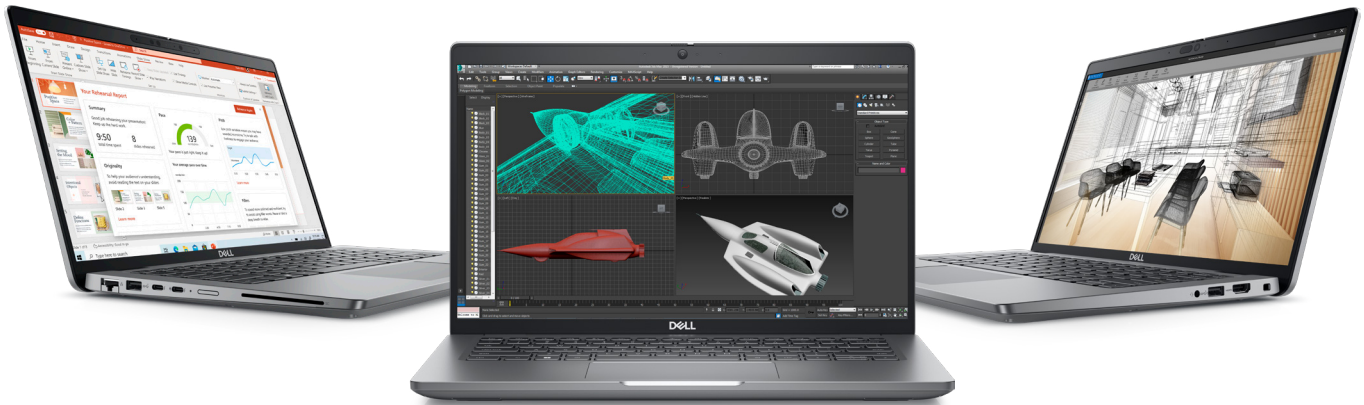

3480

Mission critical reliability and Security

Independent Software Vendor (ISV) Certified

This provides peace of mind knowing that Dell works with many independent software vendors (ISVs) to provide an exceptional, seamless user experience. To Dell, it means hundreds of engineering man-hours and rigorous testing that have been poured into Dell Precision™ workstations to optimize performance and reliability with leading industry applications.

For a full list of ISV certifications, click here <http://precisionworkstations.com/software-certification-lookup>

...

Tested to US military specifications to guarantee durability (MIL-STD tested)

...

FIPS certified fingerprint and smartcard readers (optional)

...

Intelligent privacy and enhanced contextual privacy through camera

Advanced productivity

Exceptional battery life helps keep you productive, while ExpressCharge and ExpressCharge Boost gets you recharged quickly.

...

4G LTE and 5G WWAN FirstNet Certified

WiFi 6E, 4G LTE, 5G LTE with FirstNet Certification, Bluetooth 5.3 for flexible connectivity options.